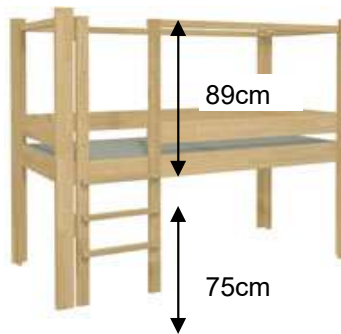

DESTYLE

DESTYLE

1 BED - 7 POSSIBILITIES

+6 years

+1 year

+1.5 years

+5 years

Made from solid beech wood and inspired by the Bauhaus and De Stijl styles