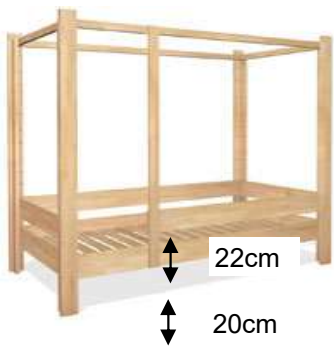

DESTYLE

DESTYLE

1 BED - 7 POSSIBILITIES

+6 years

+1 year

+1.5 years

+5 years

Made from solid beech wood and inspired by the Bauhaus and De Stijl styles