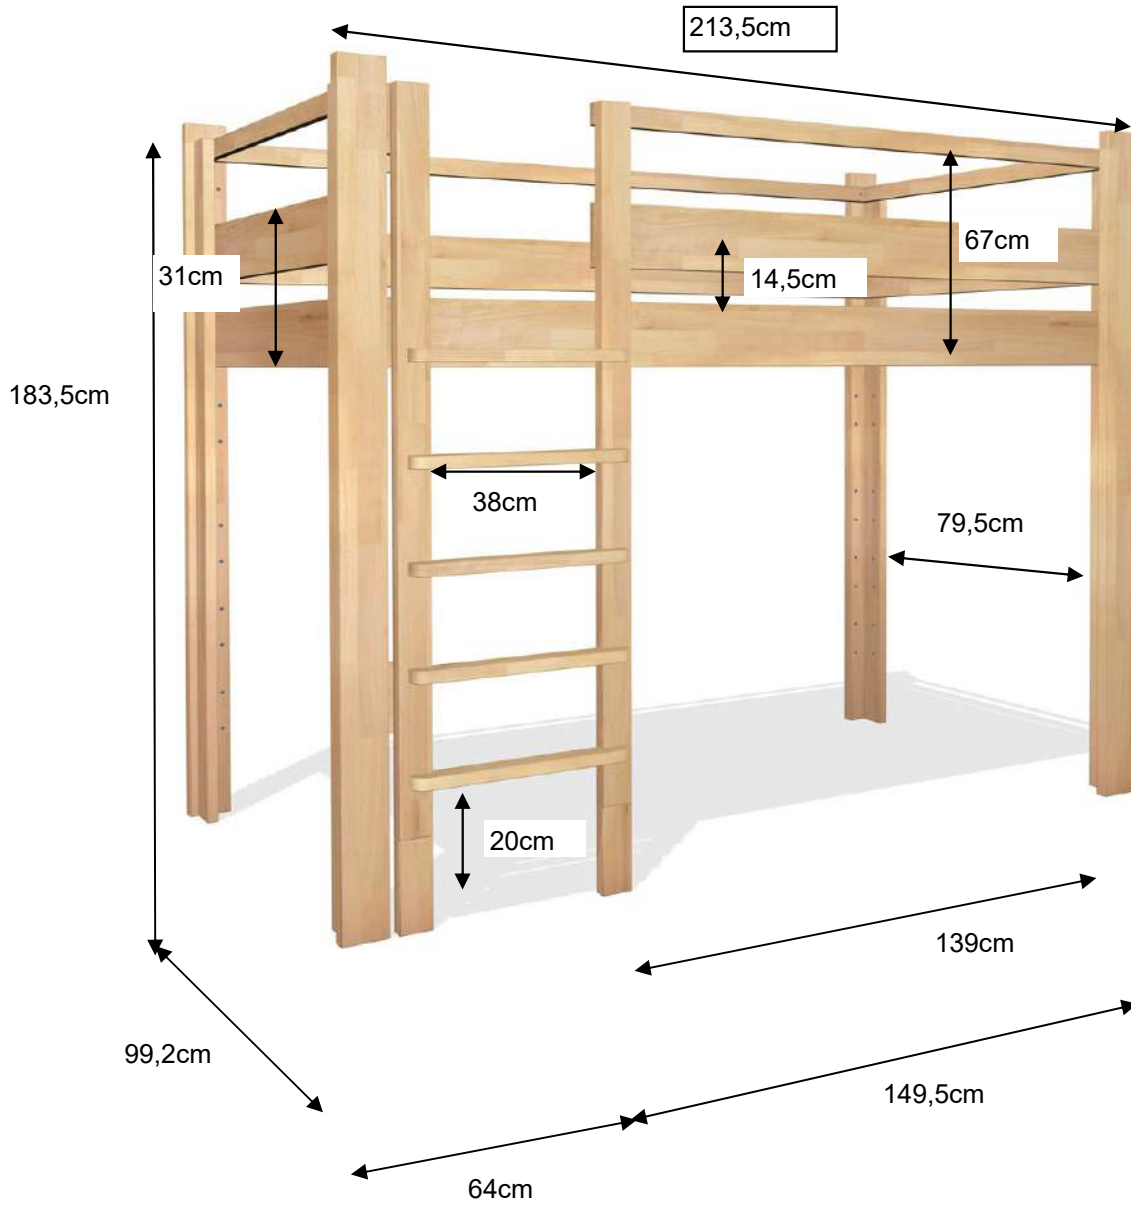

DESTYLE

DESTYLE

1 BED - 7 POSSIBILITIES

+6 years

+1 year

+1.5 years

+5 years

Made from solid beech wood and inspired by the Bauhaus and De Stijl styles

natural

white

+2 years

+3 years

+2.5 years